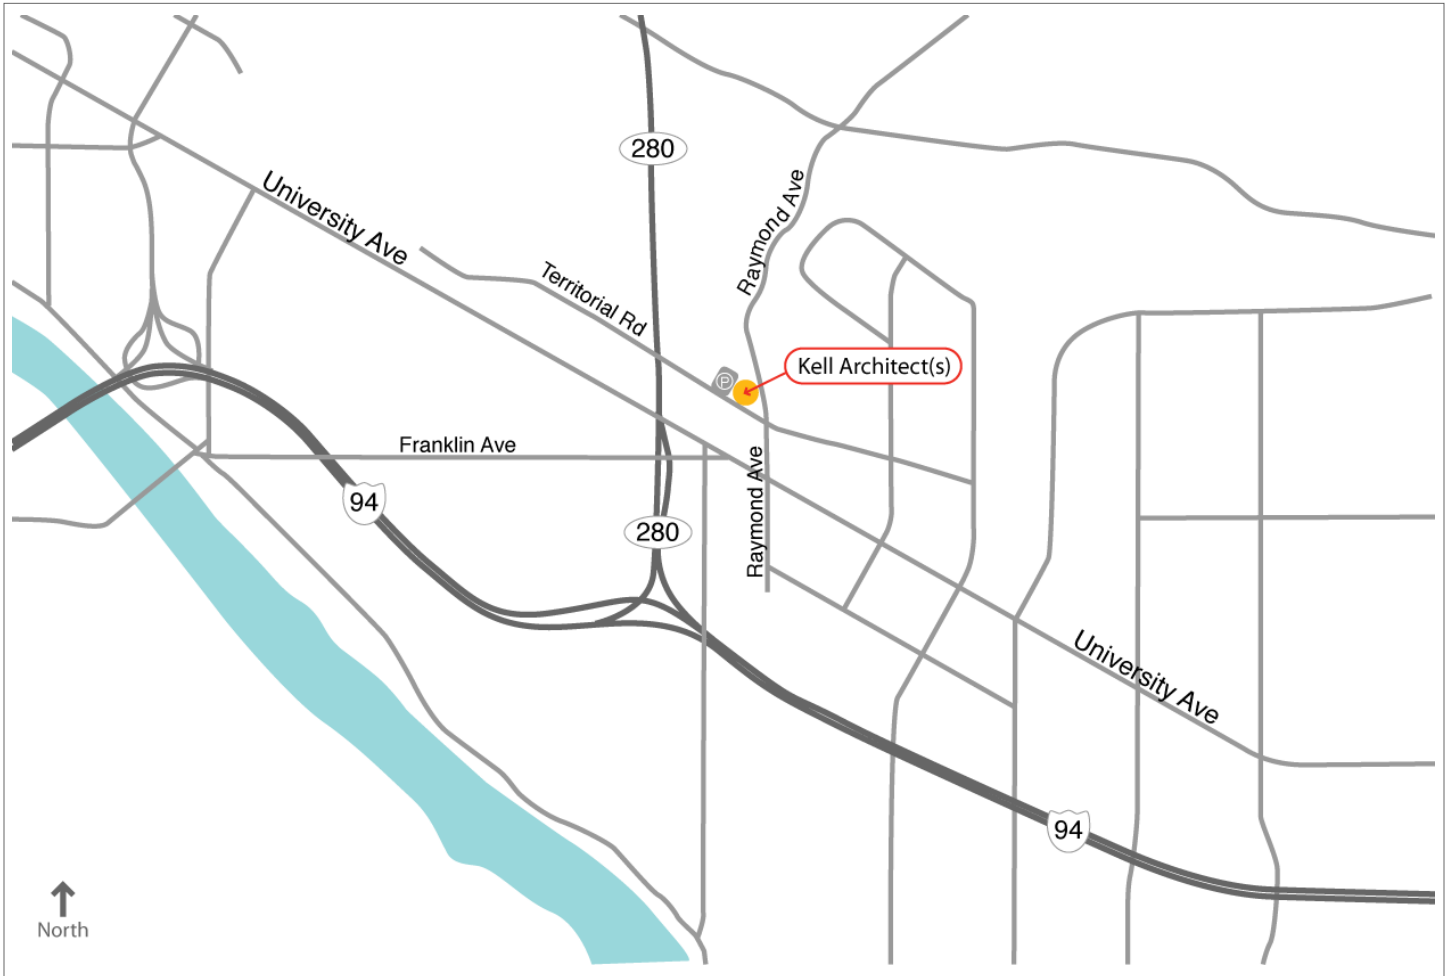

Find Us

Kell Architect(s)
821 Raymond Ave
Suite 400
St. Paul MN 55114

Phone: 612 - 812 - 5687
Email: meghan@kellarchitects.com

From the West:

1. Take **94 E**
2. **Left exit 280** - exit **236**
3. Exit **280** toward **University Ave** - exit **236**
4. Keep right at the fork onto **Cromwell Ave**
5. Right at **Territorial Rd**

From the South:

1. Take **35W N**
 2. Exit **94 E** toward St.Paul - exit **16B**
- Follow directions from **step 3 above**

From the East:

1. Take **94 W**
2. Exit **280** toward **University Ave** - exit **236**
3. Keep right at the fork onto **Cromwell Ave**
4. Right at **Territorial Rd**

From the North:

1. Take **35W S**
2. Merge onto **280 S** - exit **23A**
3. Exit toward **Territorial Rd/University Ave**
4. Merge onto **N Eustis St**
5. Left at **Territorial Rd**